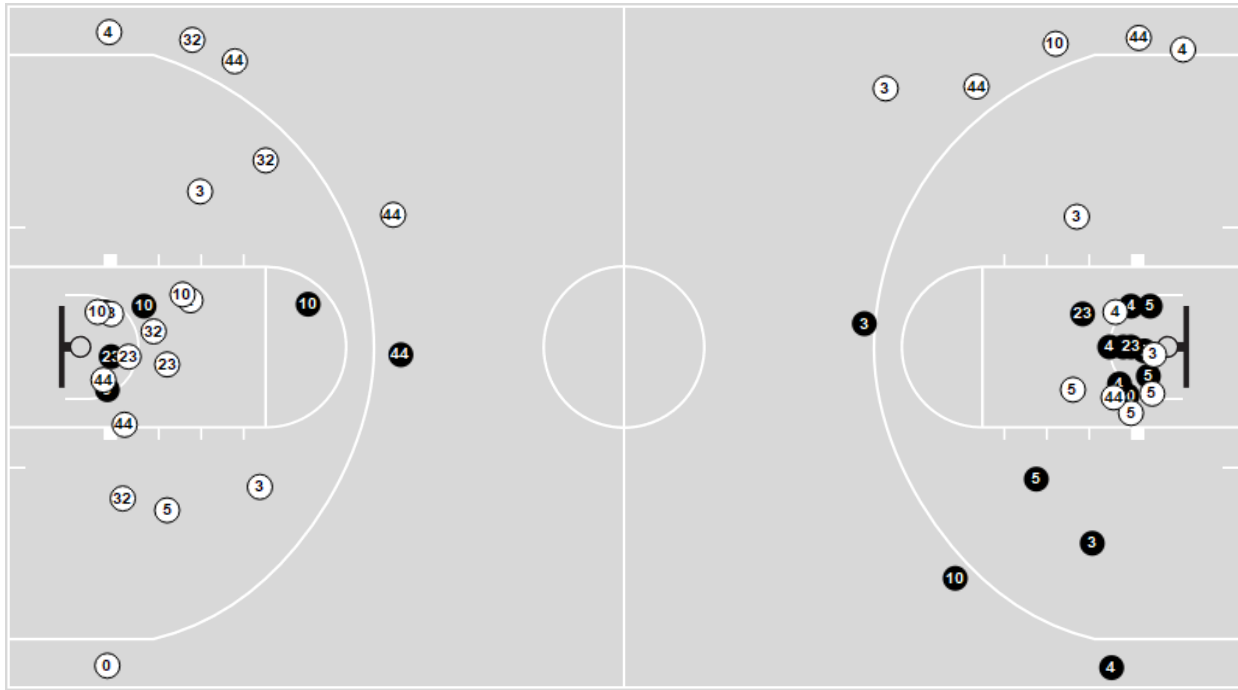

SMU	M/A	%
Points in the Paint	40 (20/33)	61
Fast Break Points	7 (3/5)	60
Second Chance Points	4 (2/6)	33
Effective FG%	47	

Officials: Tony Padilla, Keith Kimble, Darron George

Players => All ; FG Types => All ; Results => All ;

Hawaii

All Field Goals

Shots in the Paint

N Made **N** Missed **N** - Player Number

Hawaii	M/A	%
Field Goals	21/52	40
2 Points	17/38	45
3 Points	4/14	29
Free Throws	12/16	75

Hawaii	M/A	%
Points in the Paint	28 (14/29)	48
Fast Break Points	10 (5/6)	83
Second Chance Points	6 (4/8)	50
Effective FG%	44	