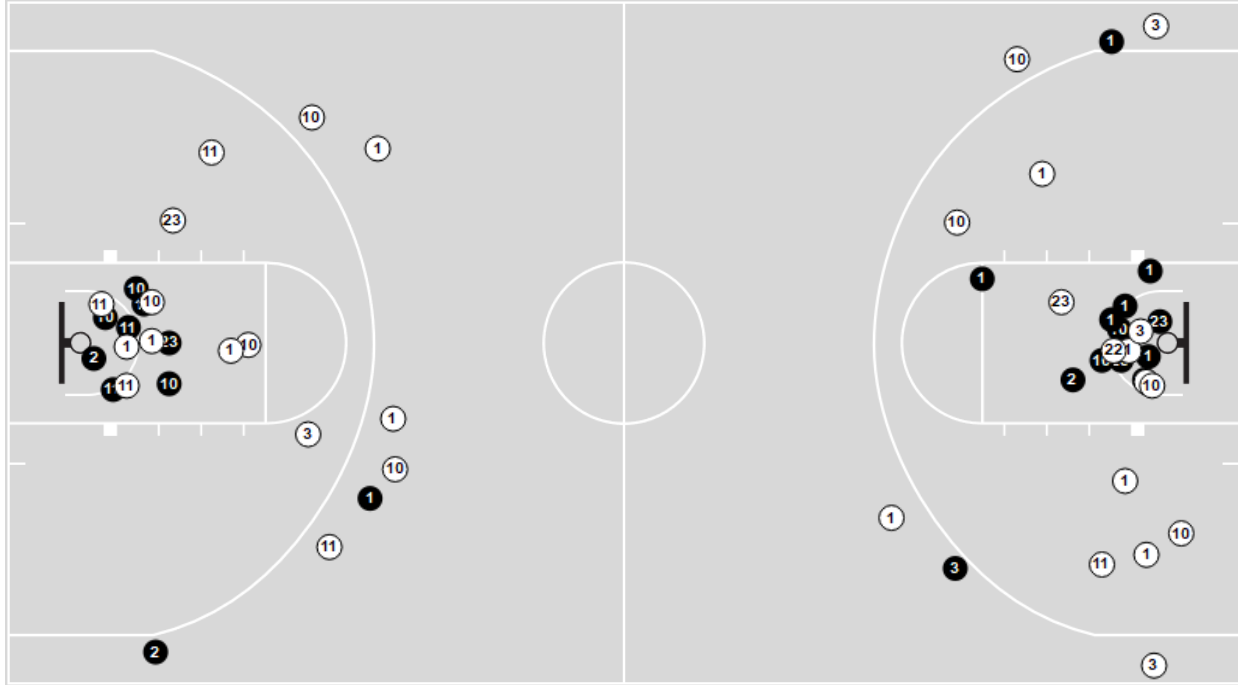

Officials: Tony Padilla, Keith Kimble, Darron George

Players => All ; FG Types => All ; Results => All ;
SMU

All Field Goals