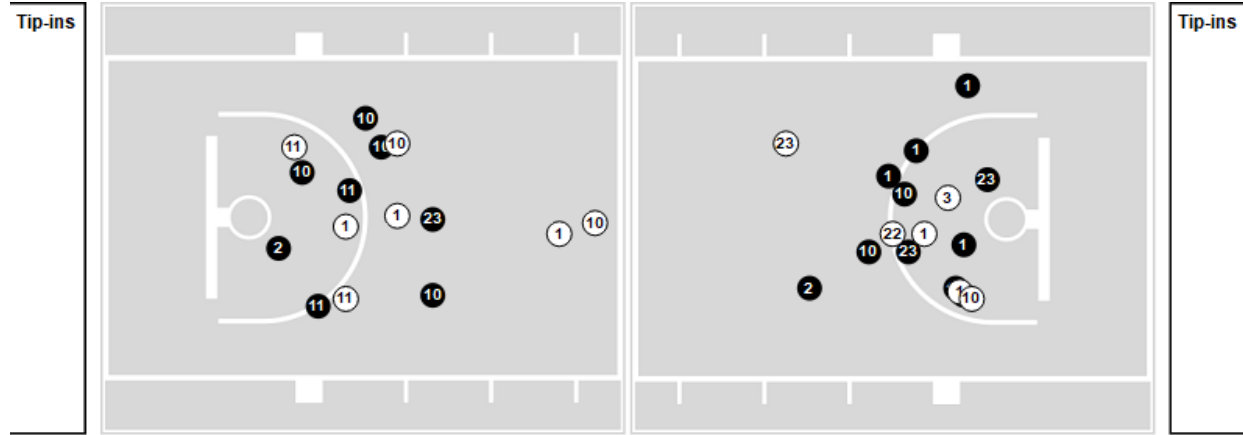

Shots in the Paint

N Made   **N** Missed   N - Player Number

SMU	M/A	%
Field Goals	24/55	44
2 Points	20/42	48
3 Points	4/13	31
Free Throws	5/9	56

SMU	M/A	%
Points in the Paint	40 (20/33)	61
Fast Break Points	7 (3/5)	60
Second Chance Points	4 (2/6)	33
Effective FG%	47