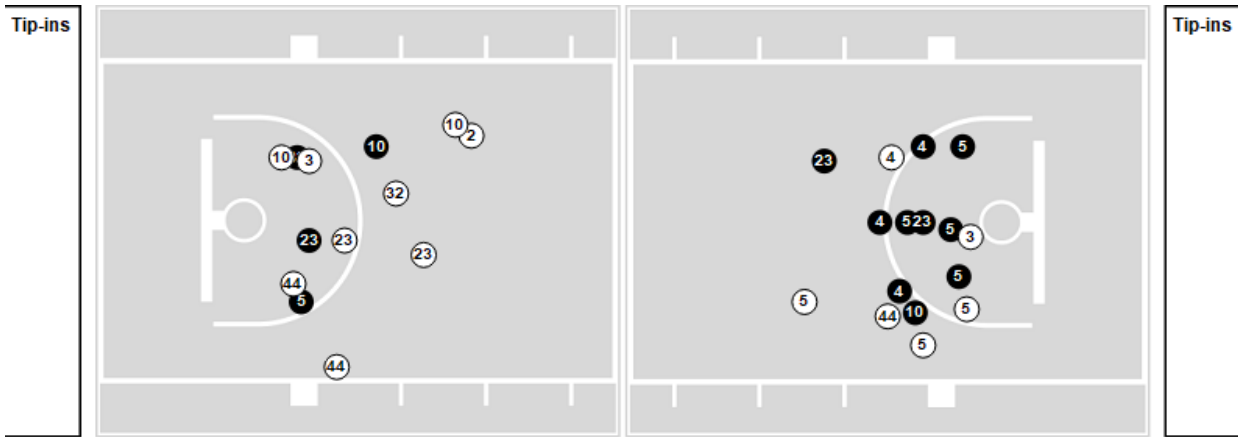

Shots in the Paint

N Made   **N** Missed   **N** - Player Number

Hawaii	M/A	%
Field Goals	21/52	40
2 Points	17/38	45
3 Points	4/14	29
Free Throws	12/16	75

Hawaii	M/A	%
Points in the Paint	28 (14/29)	48
Fast Break Points	10 (5/6)	83
Second Chance Points	6 (4/8)	50
Effective FG%	44